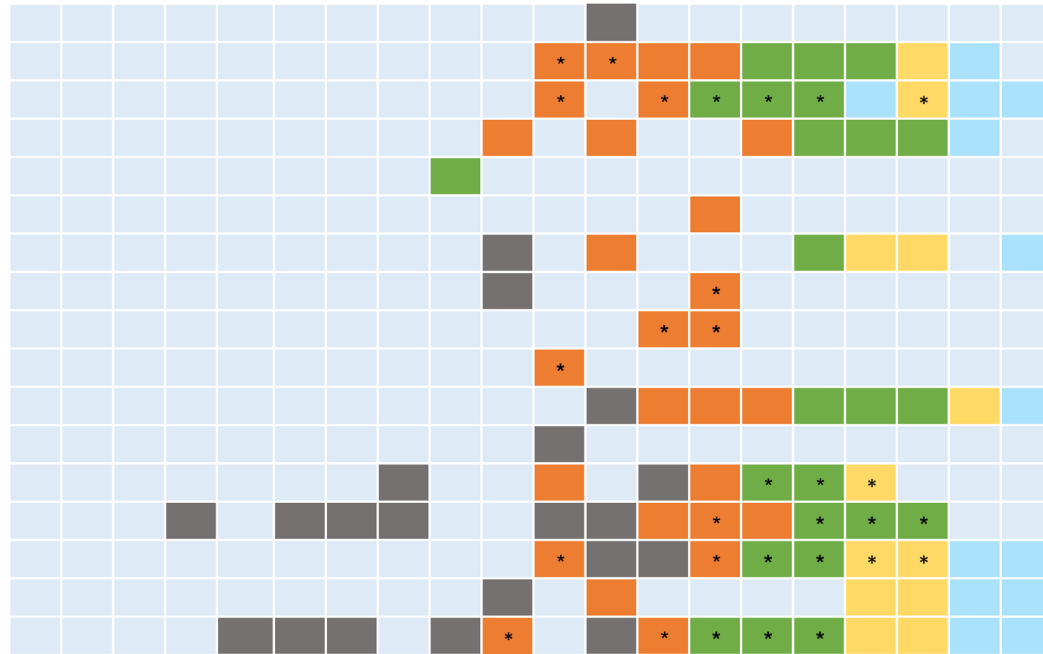

2003 2004 2005 2006 2007 2008 2009 2010 2011 2012 2013 2014 2015 2016 2017 2018 2019 2020 2021 2022

Fog Catcher

Fog Catcher

Reserve Reds

Cabernet Franc, Heart Hill Vineyard
Cabernet Sauvignon, Bootjack Ranch
Cabernet Sauvignon, Heart Hill Vineyard
Carménère, Bootjack Ranch
Doce Nove, Bootjack Ranch
Grenache, Heart Hill Vineyard
Grenache, Jespersen Ranch
Grenache/Syrah, Jespersen Ranch
Malbec, Heart Hill Vineyard
Petite Sirah, Jespersen Ranch
Pinot Noir, Jespersen Ranch
Sangiovese, Bootjack Ranch
Square Root, Heart Hill Vineyard
Super Paso, Bootjack Ranch
Syrah, Heart Hill Vineyard
Syrah, Jespersen Ranch
Twisted Spur, Heart Hill Vineyard