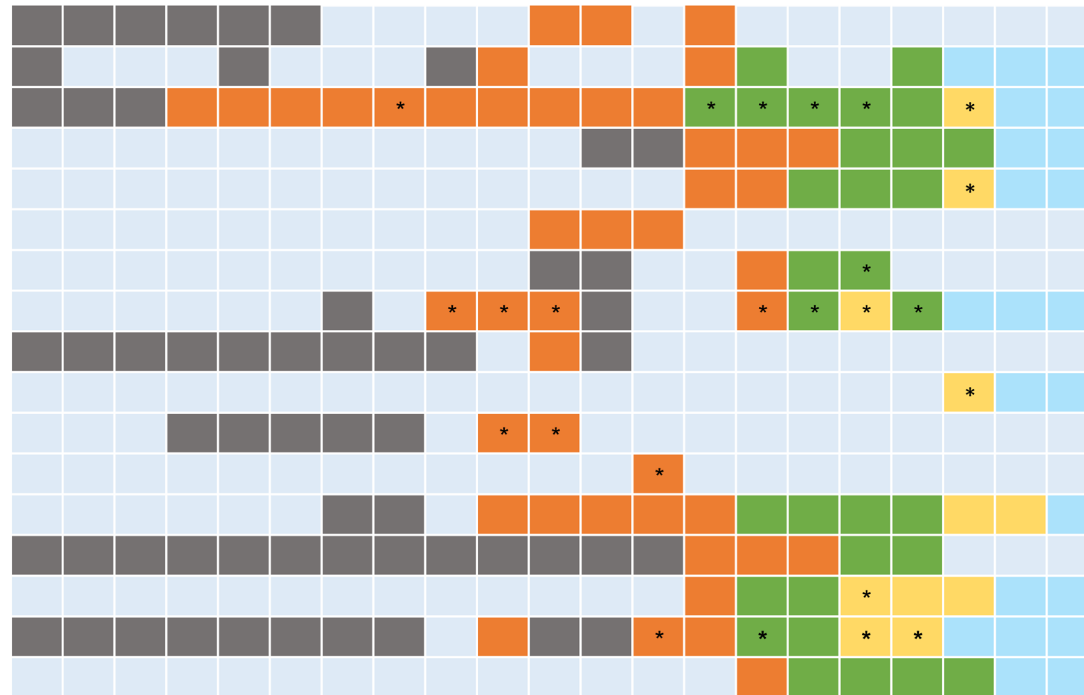

### Reserve Whites

Chardonnay, Jespersen Ranch  
 Grenache Blanc, Heart Hill Vineyard  
 Marsanne, Heart Hill Vineyard  
 Silhouette Du Coeur, Heart Hill Vineyard  
 Sparkling, Jespersen Ranch

*Black labels designate a wine from Heart Hill Vineyard or Bootjack Ranch in Paso Robles*

*Silver labels designate a wine from Jespersen Ranch in Edna Valley*

*A single front label designates an "Estate Tier" bottle*

*A split front label designates a single-vineyard, Reserve bottle*

2003 2004 2005 2006 2007 2008 2009 2010 2011 2012 2013 2014 2015 2016 2017 2018 2019 2020 2021 2022 2023

### Estate Reds

- Barbera, Paso Robles
- Cabernet Franc, Paso Robles
- Cabernet Sauvignon, Paso Robles
- CLUB 9, Paso Robles
- Grenache, Edna Valley
- Grenache, Paso Robles
- GSM, Paso Robles
- Malbec, Paso Robles
- Merlot, Paso Robles
- Mourvedre, Paso Robles
- Petite Sirah, Paso Robles
- Petit Verdot, Paso Robles
- Pinot Noir, Edna Valley
- Sangiovese, Paso Robles
- Syrah, Edna Valley
- Syrah, Paso Robles
- Zinfandel, Paso Robles

**Key**

- Early Maturity
- Peak Maturity
- Late Maturity
- Past Prime
- Did Not Make
- Not Released

\* Decanting recommended