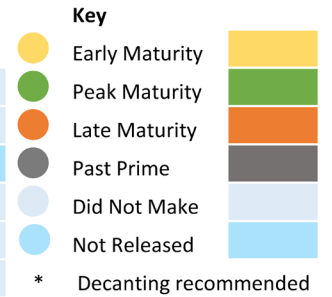

Reserve Reds

Cabernet Franc, Heart Hill Vineyard
Cabernet Sauvignon, Bootjack Ranch
Cabernet Sauvignon, Heart Hill Vineyard
Carménère, Bootjack Ranch
Doce Nove, Bootjack Ranch
Grenache, Heart Hill Vineyard
Grenache, Jespersen Ranch
Grenache/Syrah, Jespersen Ranch
Malbec, Heart Hill Vineyard
Petite Sirah, Jespersen Ranch
Pinot Noir, Jespersen Ranch
Sangiovese, Bootjack Ranch
Square Root, Heart Hill Vineyard
Super Paso, Bootjack Ranch
Syrah, Heart Hill Vineyard
Syrah, Jespersen Ranch
Twisted Spur, Heart Hill Vineyard